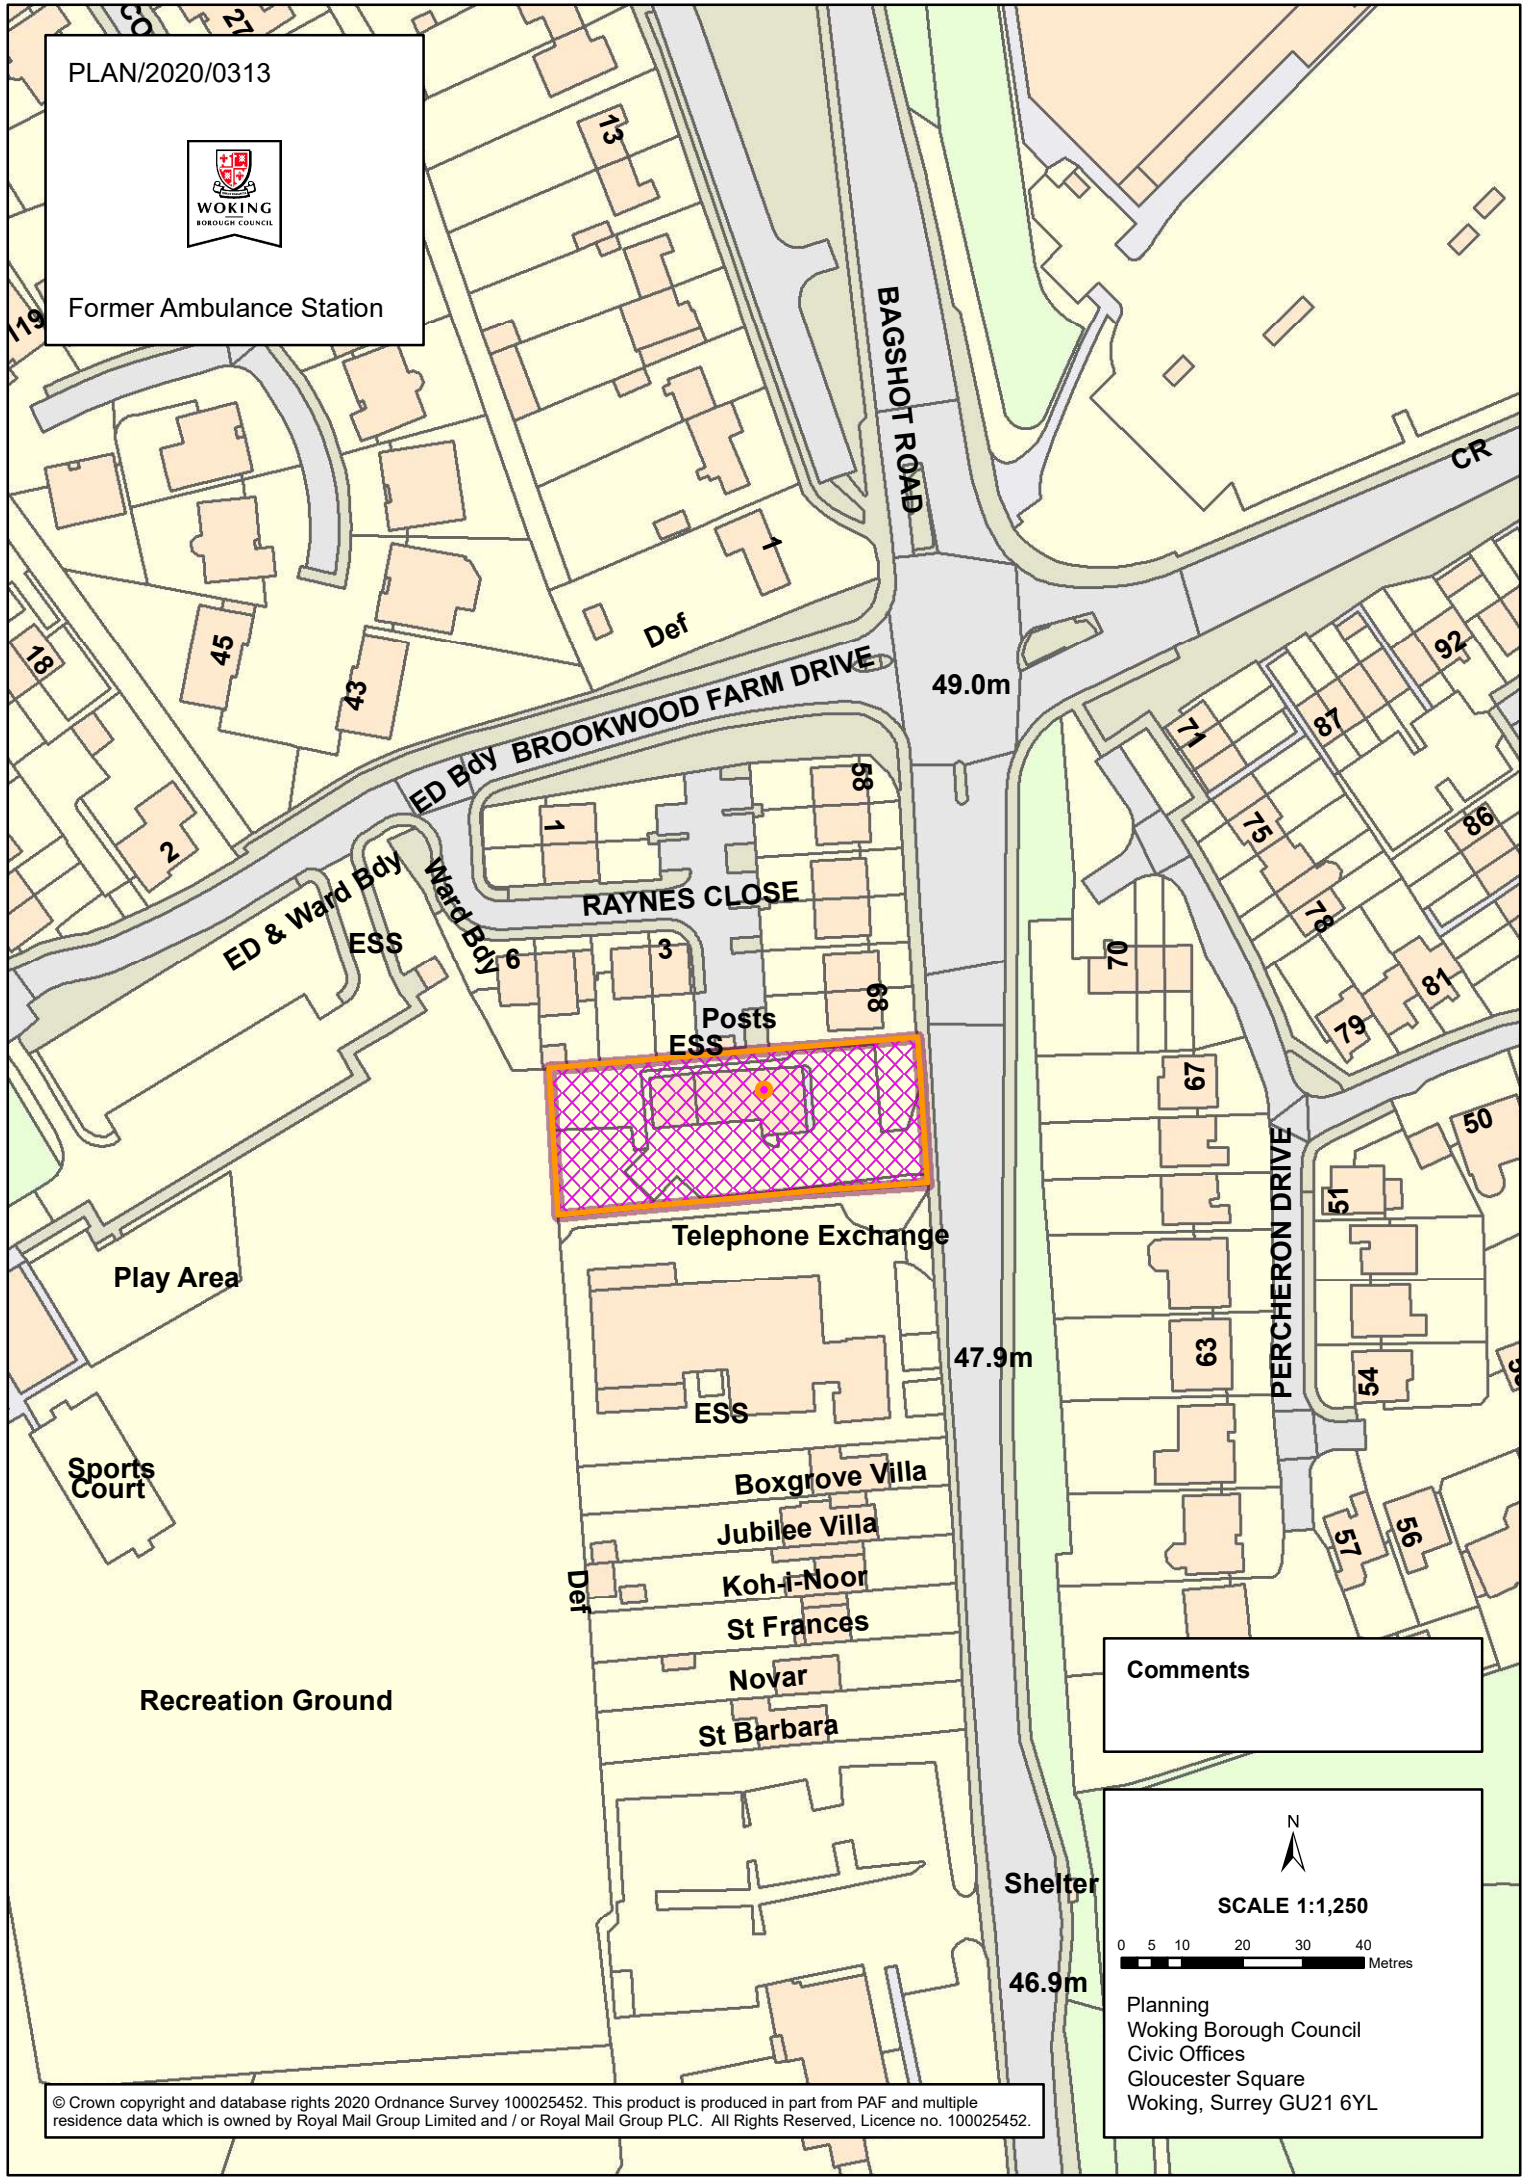

PLAN/2020/0313

Former Ambulance Station

Comments

N

SCALE 1:1,250

0 5 10 20 30 40 Metres

Planning
Woking Borough Council
Civic Offices
Gloucester Square
Woking, Surrey GU21 6YL